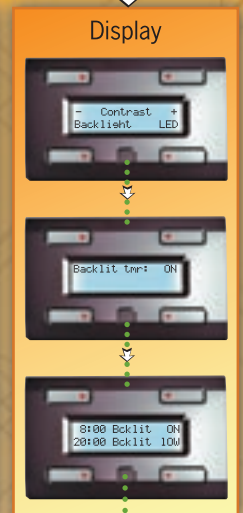

CONFIGURATION

CONTROL PANEL MENU STRUCTURE
4-CHANNEL TIMER

VMB4PD (Timer mode: 4CH)