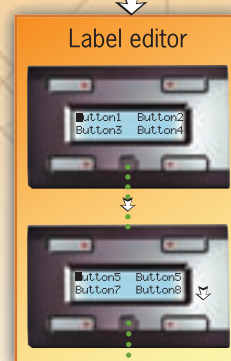

CONFIGURATION

CONTROL PANEL MENU STRUCTURE
4-CHANNEL TIMER

VMB4PD (Timer mode: 4CH)