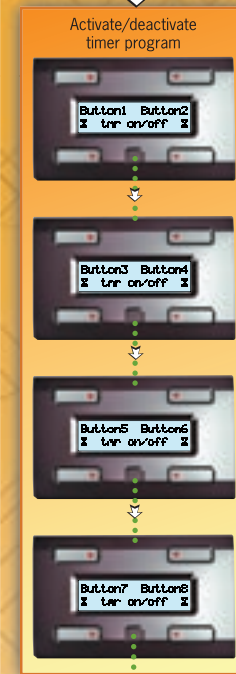

CONFIGURATION

CONTROL PANEL MENU STRUCTURE
4-CHANNEL TIMER

VMB4PD (Timer mode: 4CH)