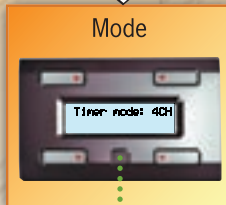

CONFIGURATION

CONTROL PANEL MENU STRUCTURE
4-CHANNEL TIMER

VMB4PD (Timer mode: 4CH)