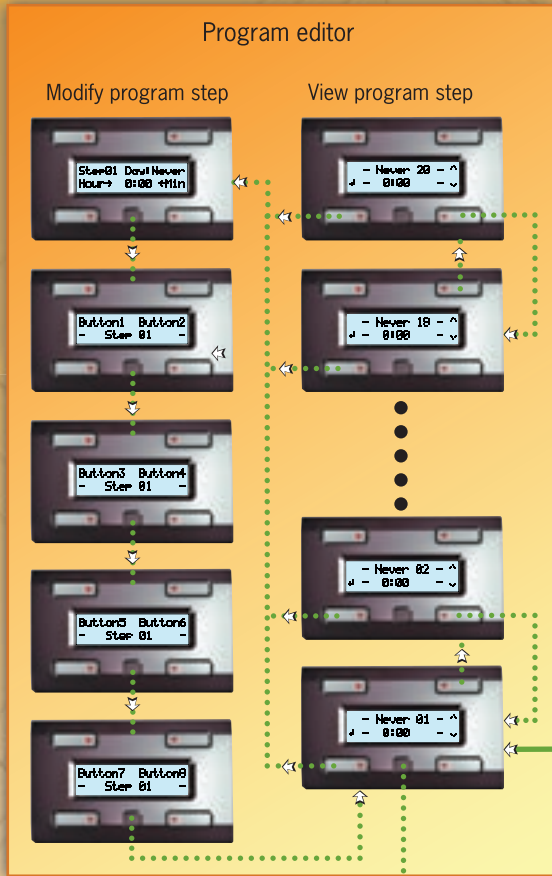

CONFIGURATION

CONTROL PANEL MENU STRUCTURE
4-CHANNEL TIMER

VMB4PD (Timer mode: 4CH)