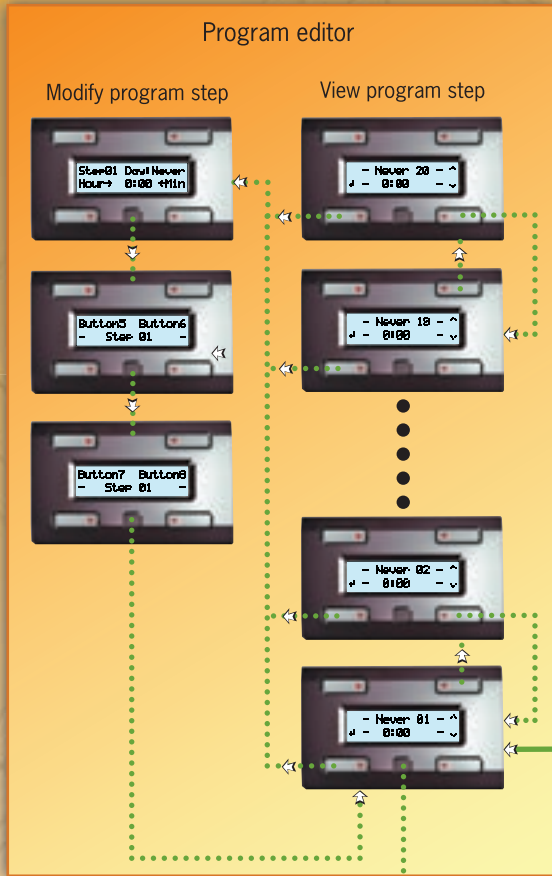

CONFIGURATION

CONTROL PANEL MENU STRUCTURE  
8-CHANNEL TIMER

VMB4PD (Timer mode: 8CH)