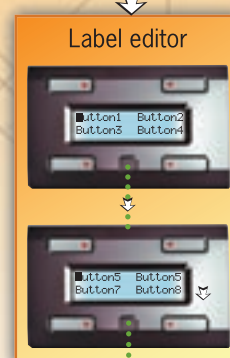

CONFIGURATION

CONTROL PANEL MENU STRUCTURE  
8-CHANNEL TIMER

VMB4PD (Timer mode: 8CH)