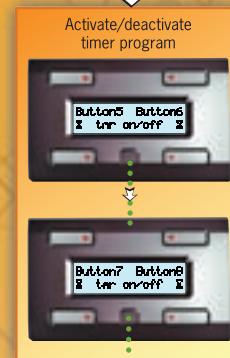

CONFIGURATION

CONTROL PANEL MENU STRUCTURE  
8-CHANNEL TIMER

VMB4PD (Timer mode: 8CH)